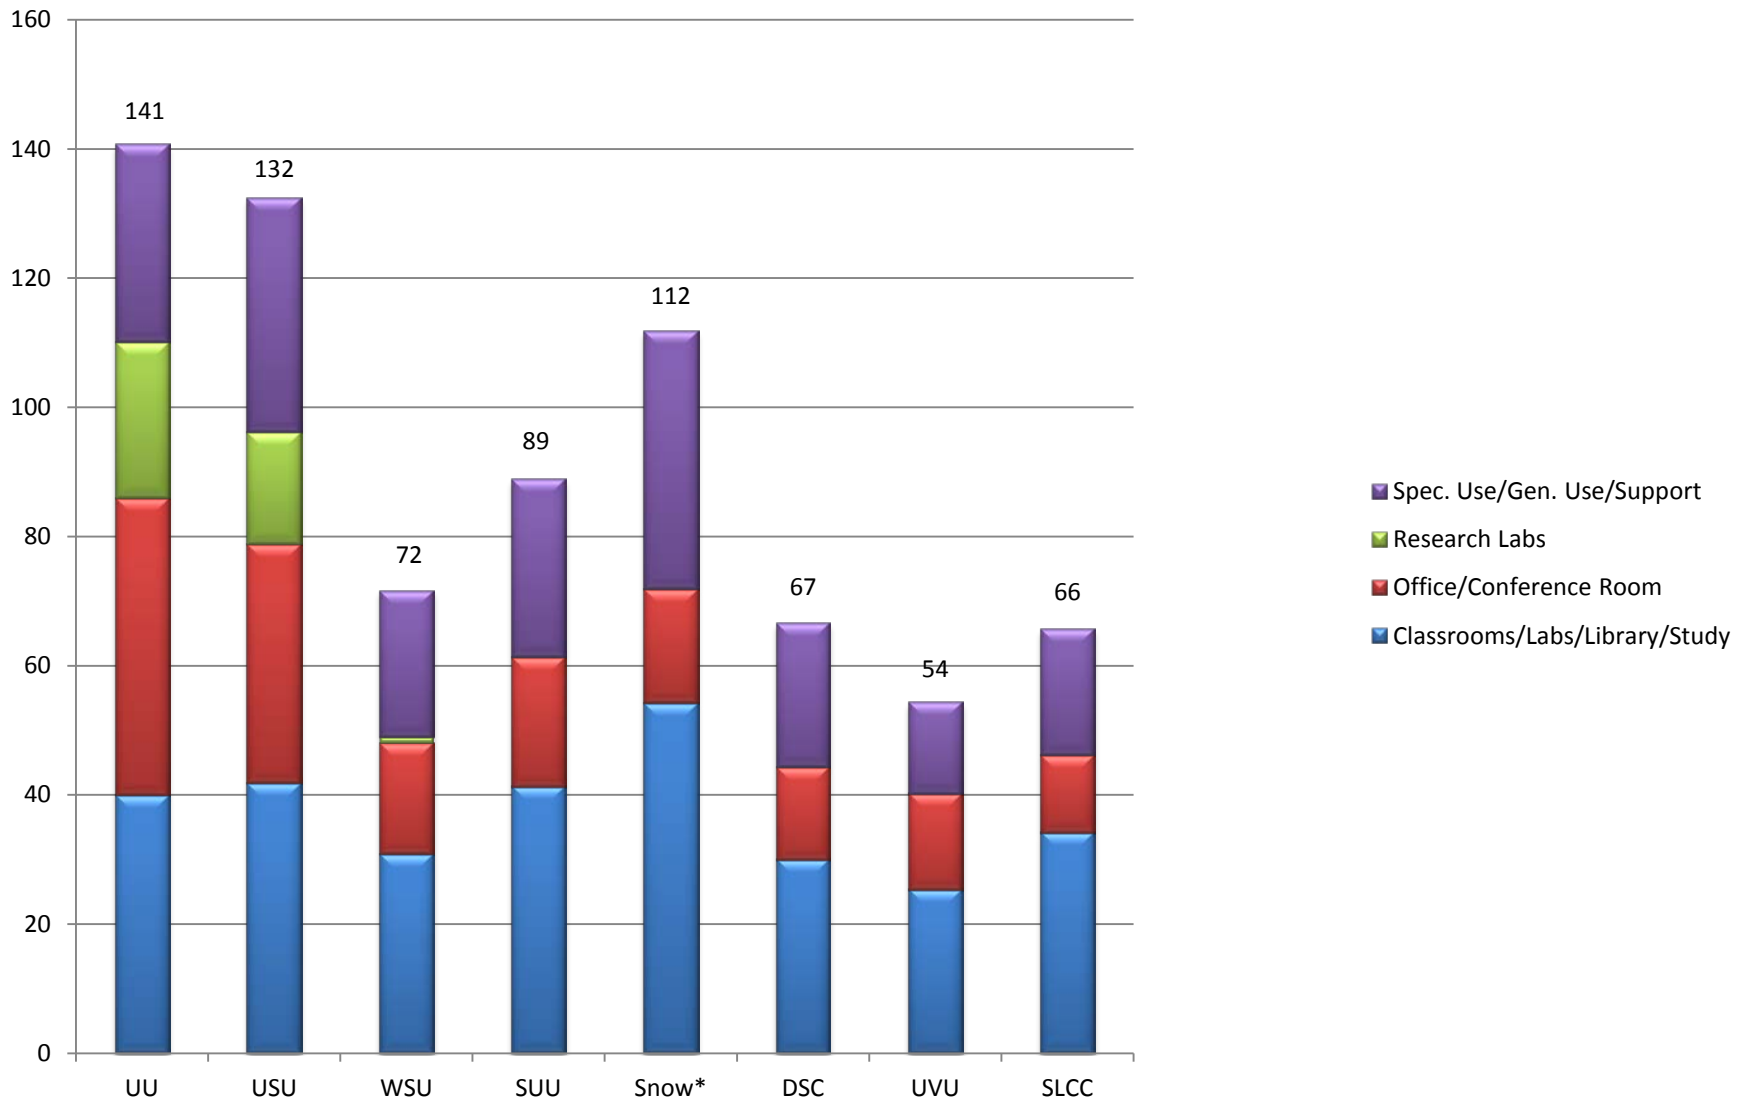

TOTAL SQ. FT. PER FTE STUDENT (Summarized Categories)

Space: Fall 2011 USHE Space Inventories

Enrollment: Fall 2011 Budget Related and Self-supporting FTE

* Snow College Ephraim Campus Only