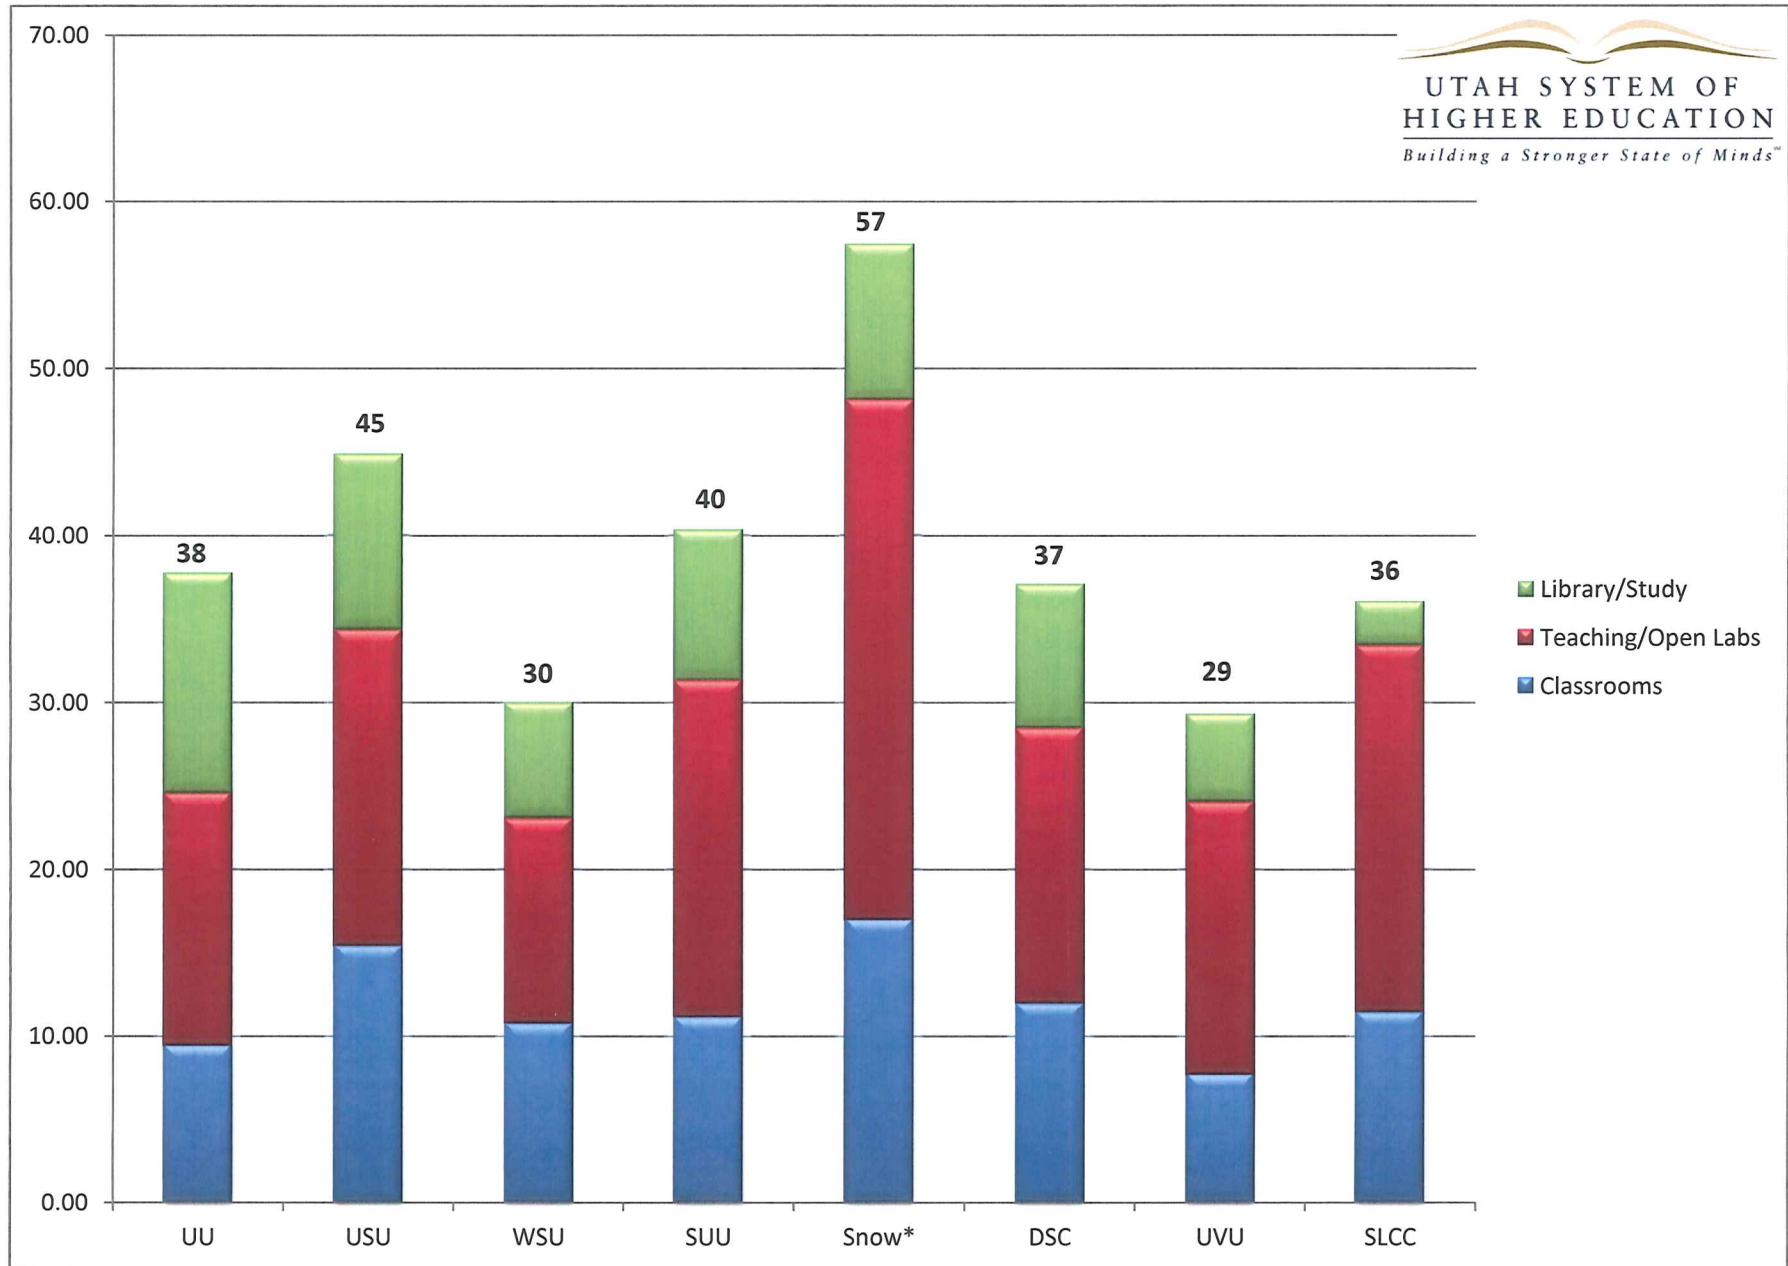

USHE - ACADEMIC SQ. FT. PER FTE STUDENT - 2013-14

Space: Fall of 2012 USHE Space Inventories

Enrollment : Fall of 2012 Budget Related and Self Supporting End-of-Term FTE

* Snow College Ephraim Campus Only

Updated 8-7-13

USHE - TOTAL SQ. FT. PER FTE STUDENT - 2013-14 (Summarized by Category)

Space: Fall of 2012 USHE Space Inventories

Enrollment : Fall of 2012 Budget Related and Self Supporting End-of-Term FTE