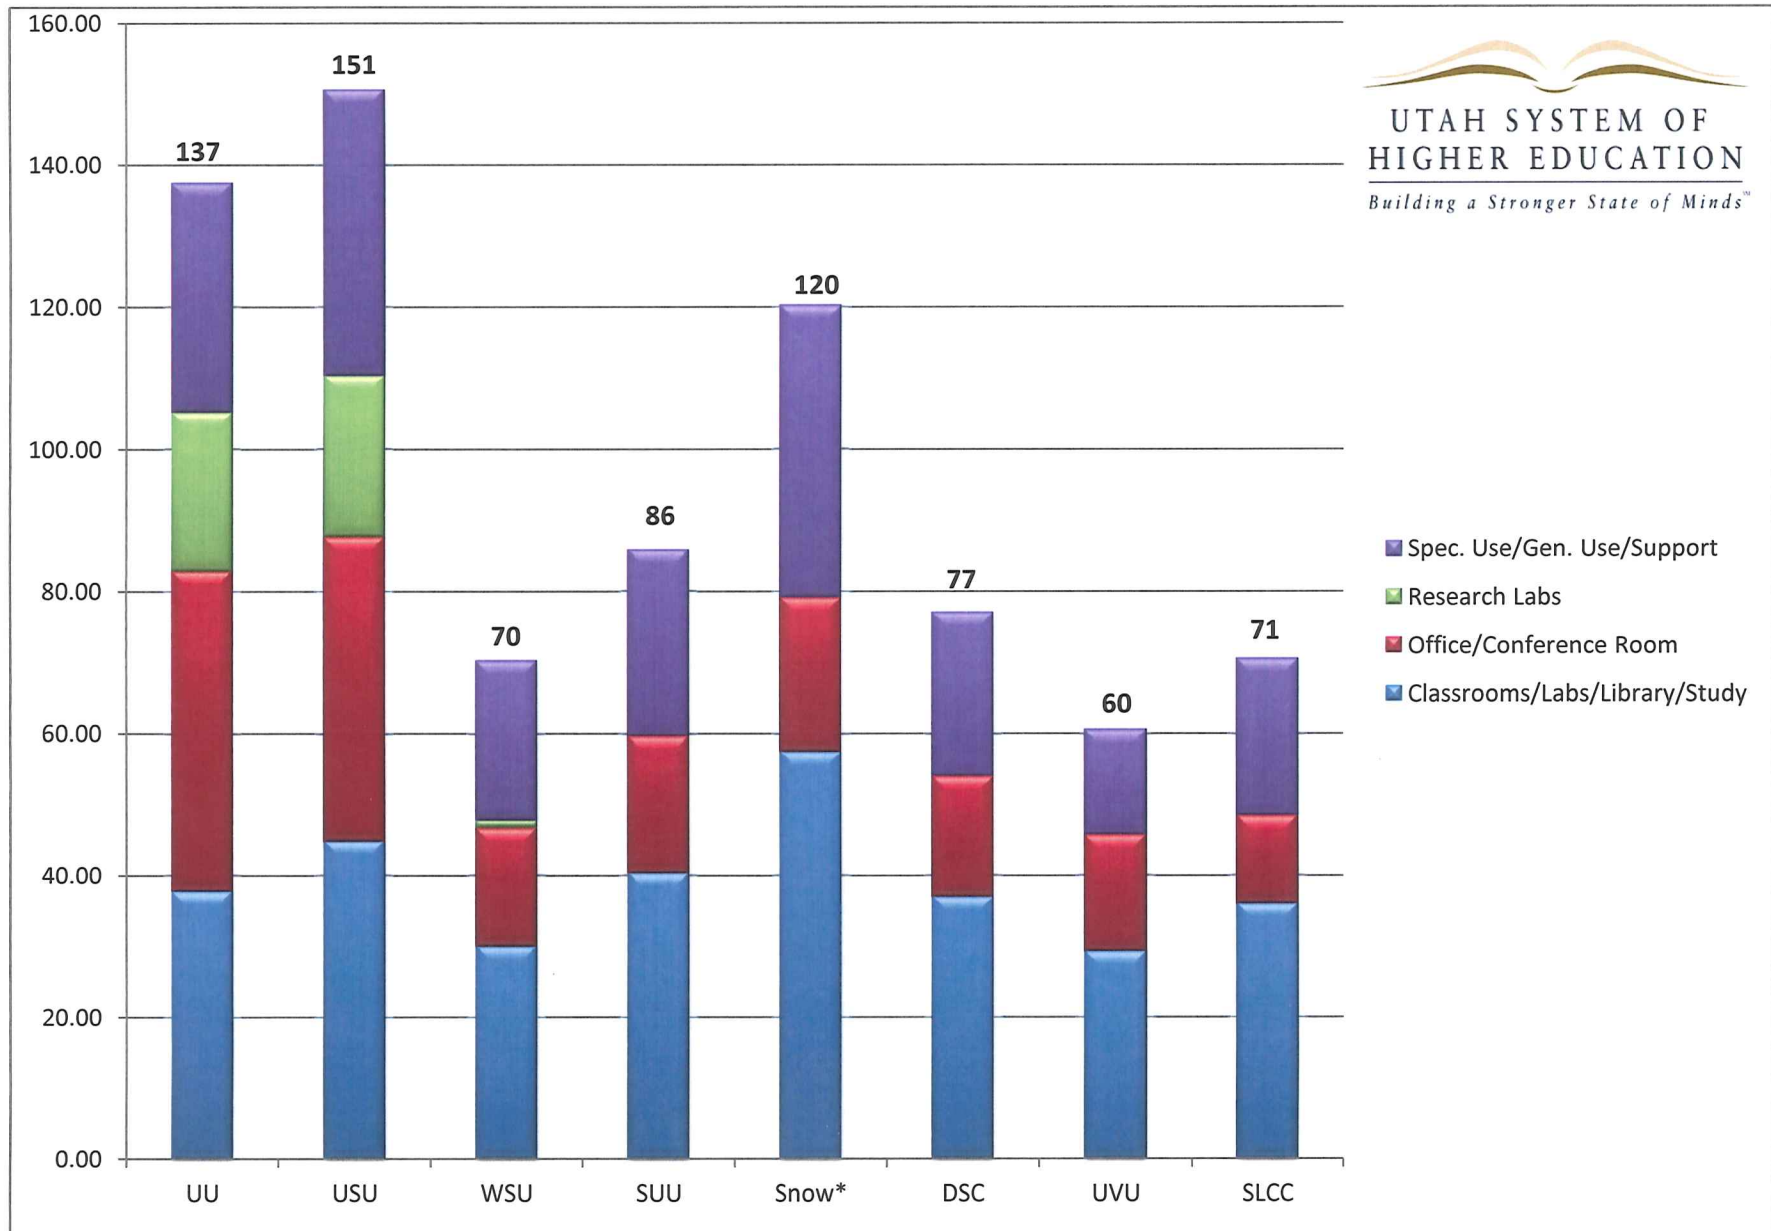

USHE - ACADEMIC SQ. FT. PER FTE STUDENT - 2013-14

Space: Fall of 2012 USHE Space Inventories

Enrollment : Fall of 2012 Budget Related and Self Supporting End-of-Term FTE

* Snow College Ephraim Campus Only

Updated 8-7-13

USHE - TOTAL SQ. FT. PER FTE STUDENT - 2013-14 (Summarized by Category)

Space: Fall of 2012 USHE Space Inventories

Enrollment : Fall of 2012 Budget Related and Self Supporting End-of-Term FTE