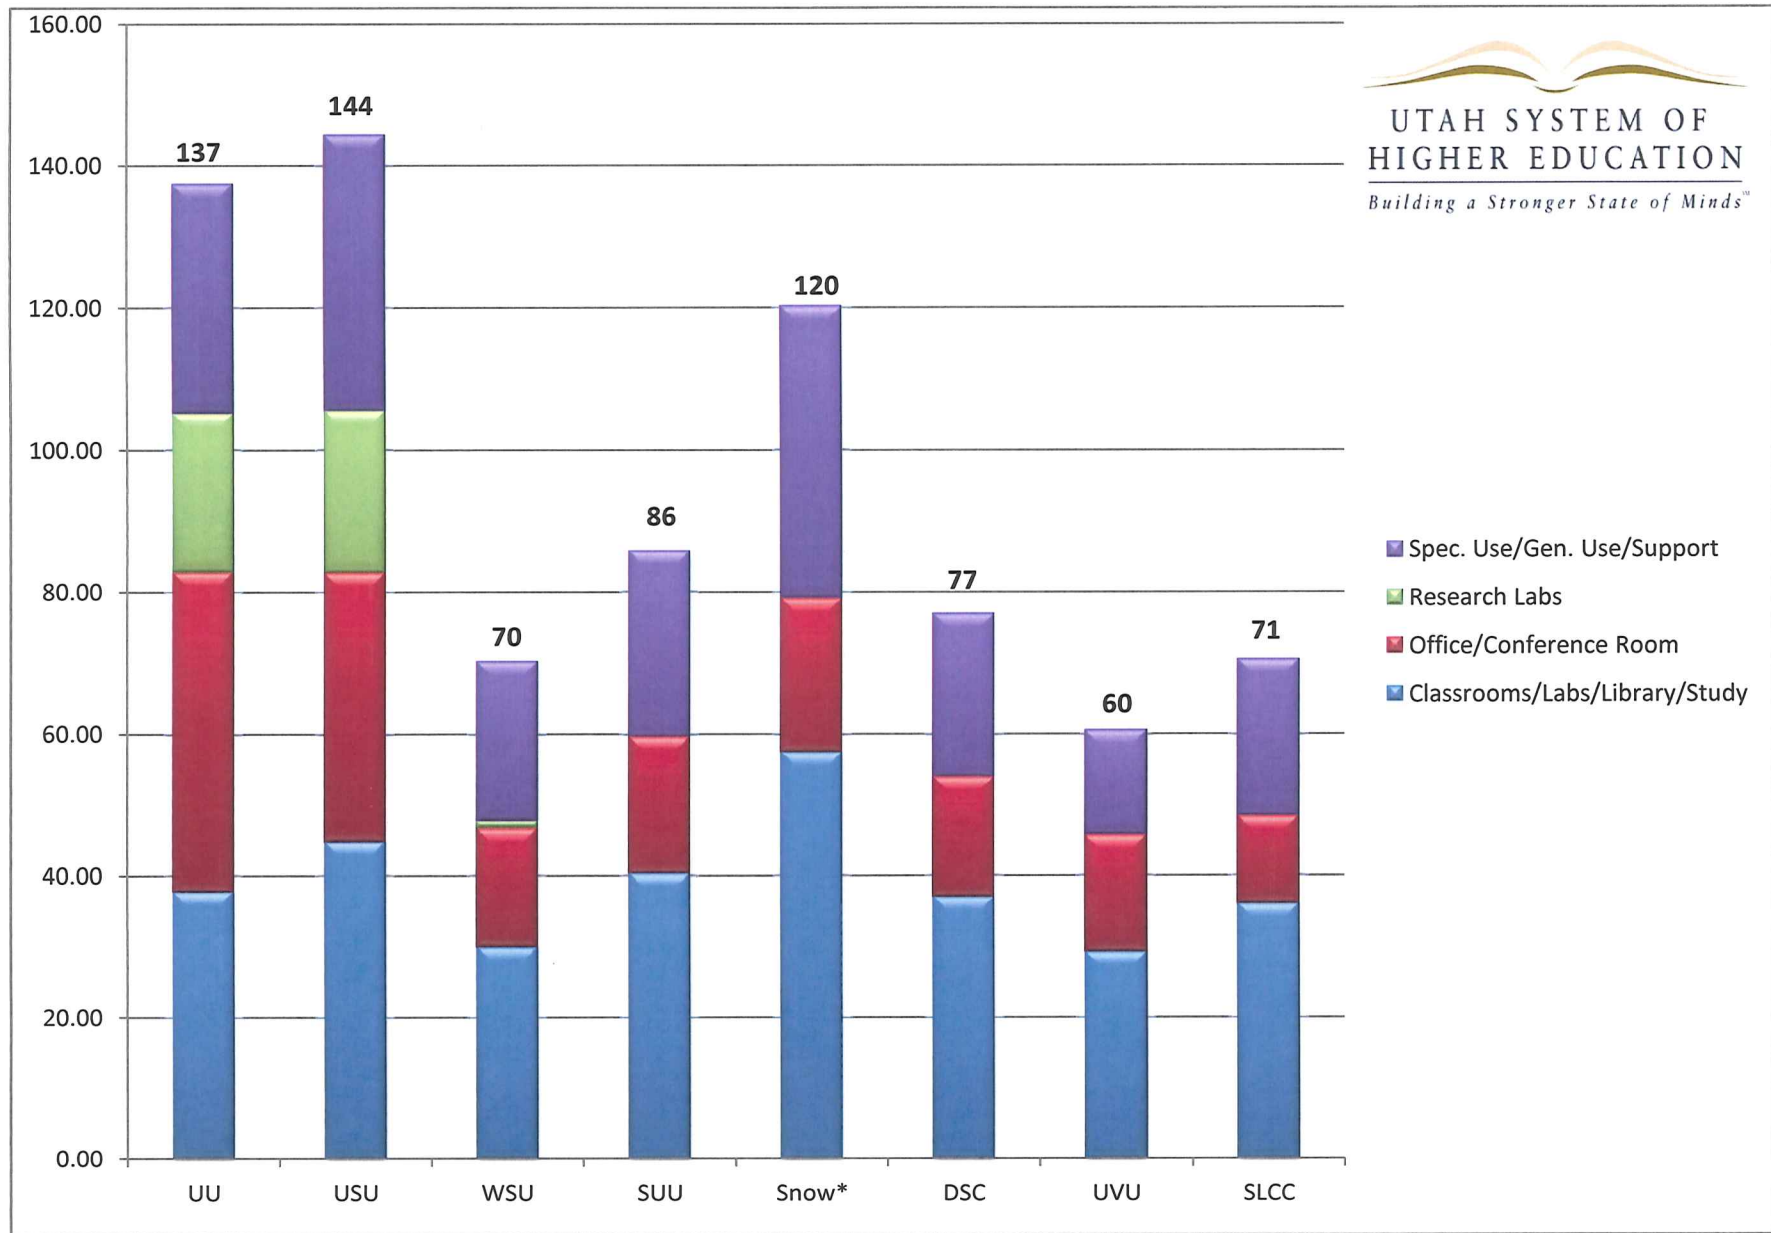

USHE - ACADEMIC SQ. FT. PER FTE STUDENT - 2013-14

Space: Fall of 2012 USHE Space Inventories

Enrollment : Fall of 2012 Budget Related and Self Supporting End-of-Term FTE

* Snow College Ephraim Campus Only

October 1, 2013

USHE - TOTAL SQ. FT. PER FTE STUDENT - 2013-14 (Summarized by Category)

Space: Fall of 2012 USHE Space Inventories

Enrollment : Fall of 2012 Budget Related and Self Supporting End-of-Term FTE