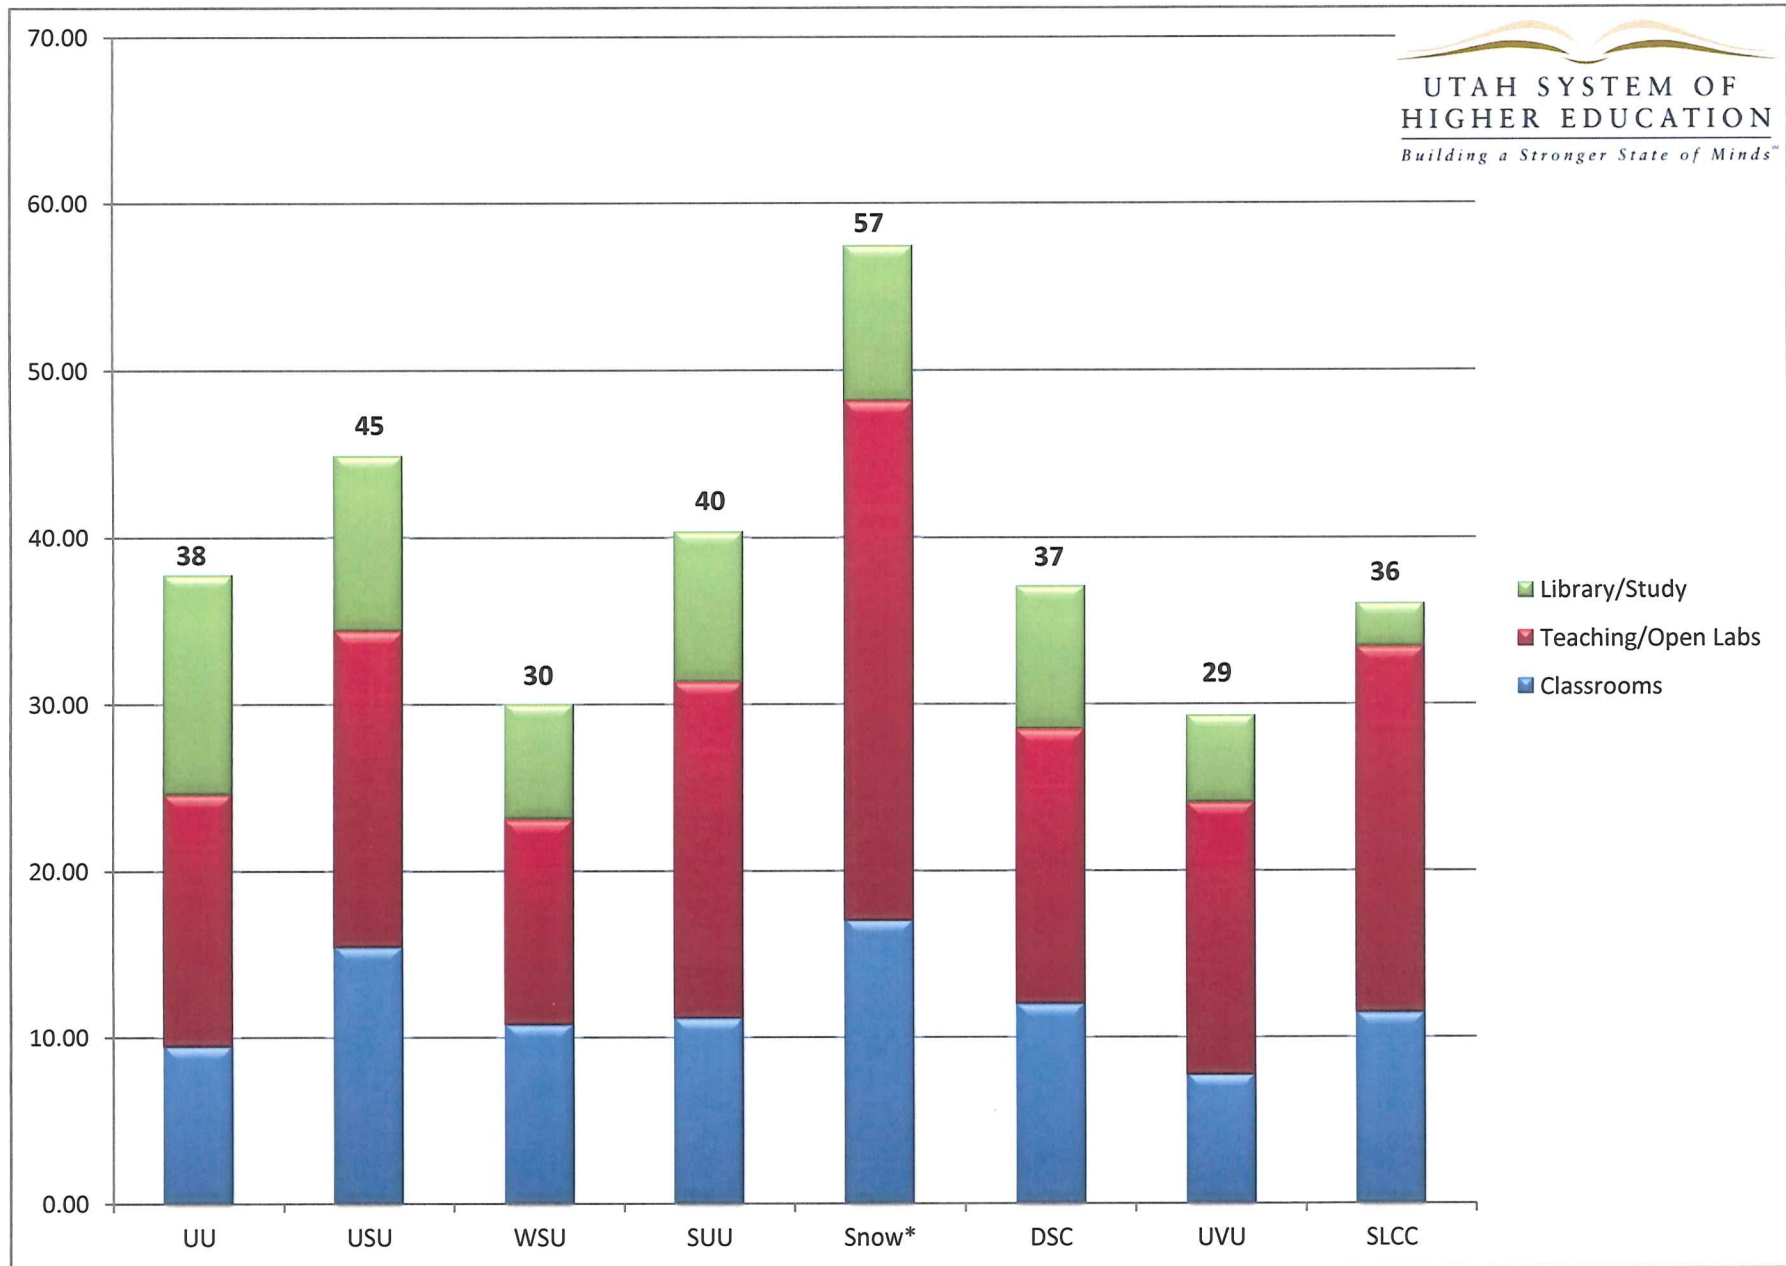

USHE - ACADEMIC SQ. FT. PER FTE STUDENT - 2013-14

Space: Fall of 2012 USHE Space Inventories

Enrollment : Fall of 2012 Budget Related and Self Supporting End-of-Term FTE

* Snow College Ephraim Campus Only

October 1, 2013

USHE - TOTAL SQ. FT. PER FTE STUDENT - 2013-14 (Summarized by Category)

Space: Fall of 2012 USHE Space Inventories

Enrollment : Fall of 2012 Budget Related and Self Supporting End-of-Term FTE