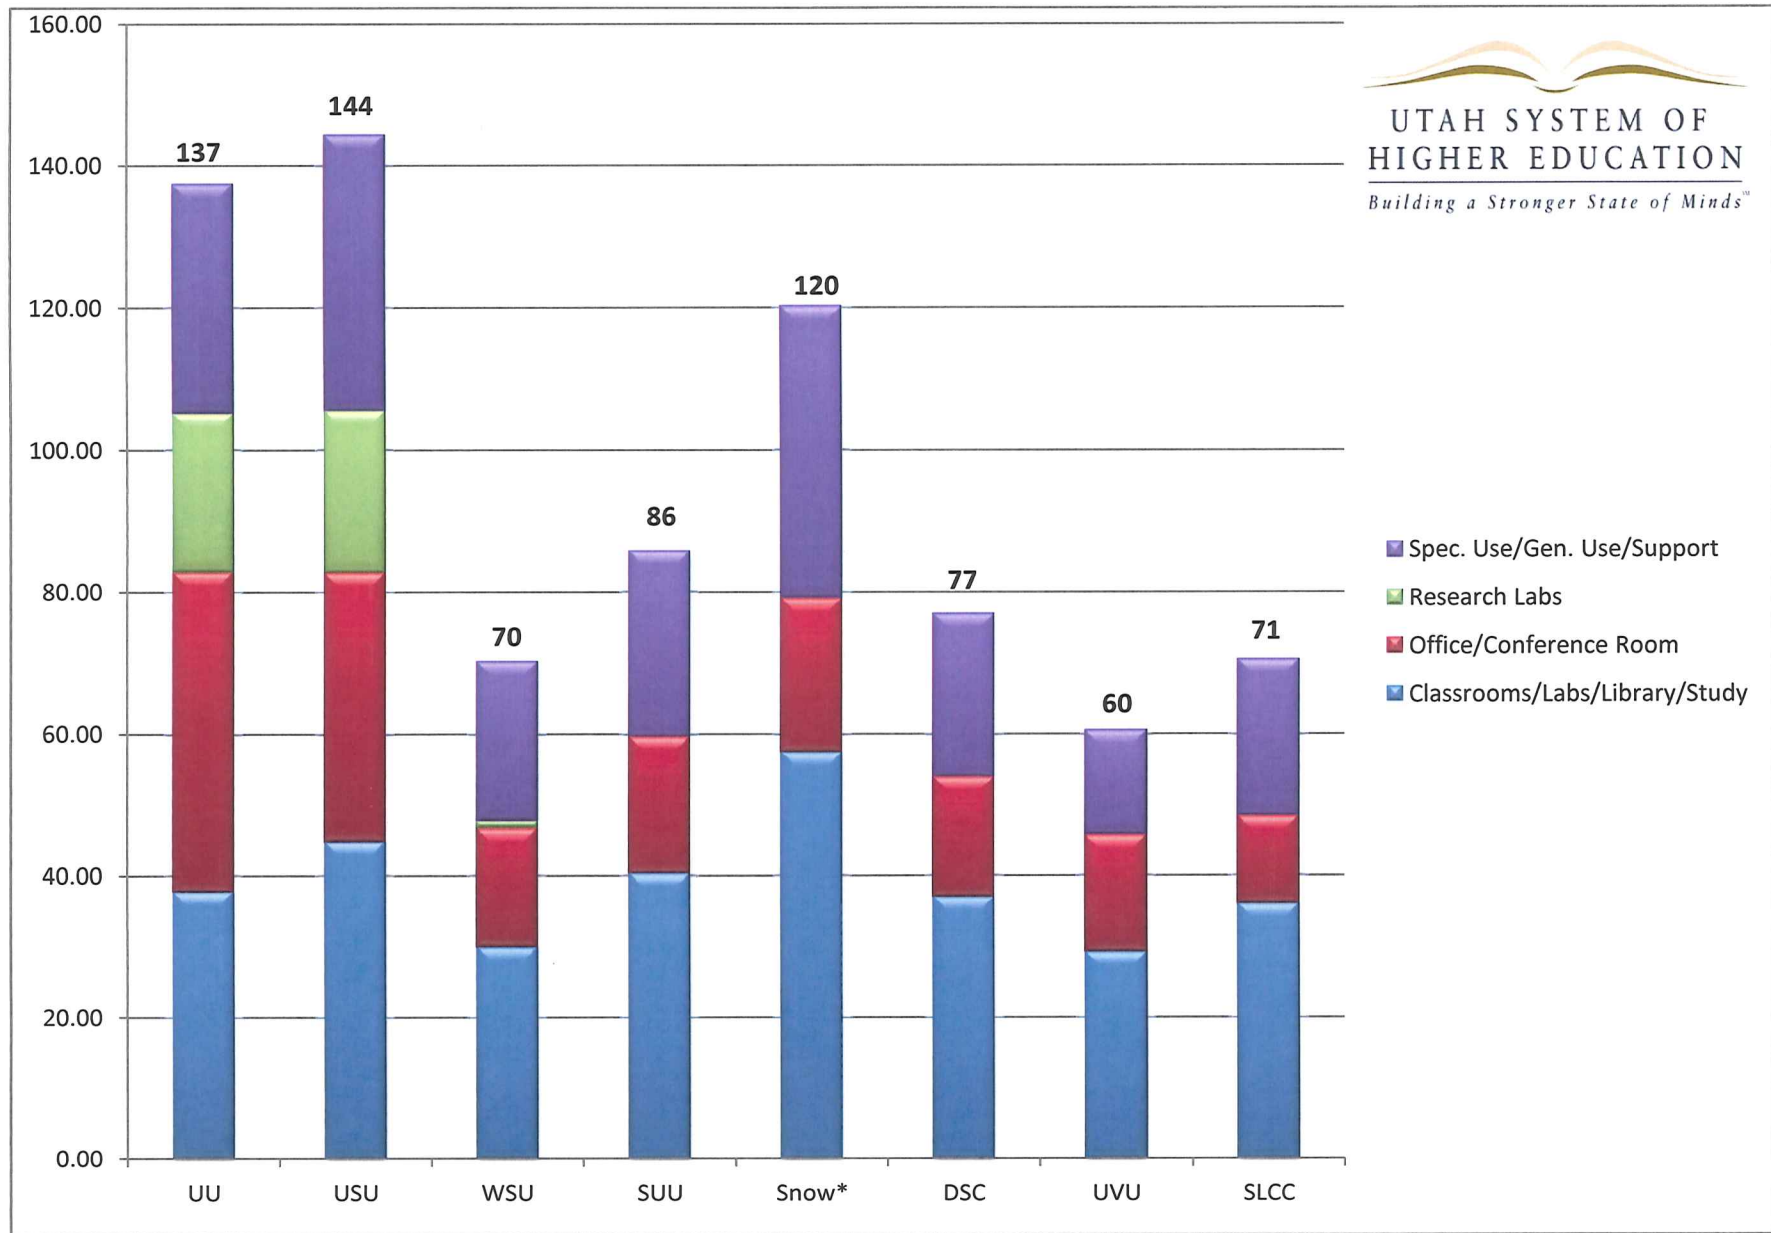

USHE - ACADEMIC SQ. FT. PER FTE STUDENT - 2013-14

Space: Fall of 2012 USHE Space Inventories

Enrollment : Fall of 2012 Budget Related and Self Supporting End-of-Term FTE

* Snow College Ephraim Campus Only

USHE - TOTAL SQ. FT. PER FTE STUDENT - 2013-14 (Summarized by Category)

Space: Fall of 2012 USHE Space Inventories

Enrollment : Fall of 2012 Budget Related and Self Supporting End-of-Term FTE

* Snow College Ephraim Campus Only