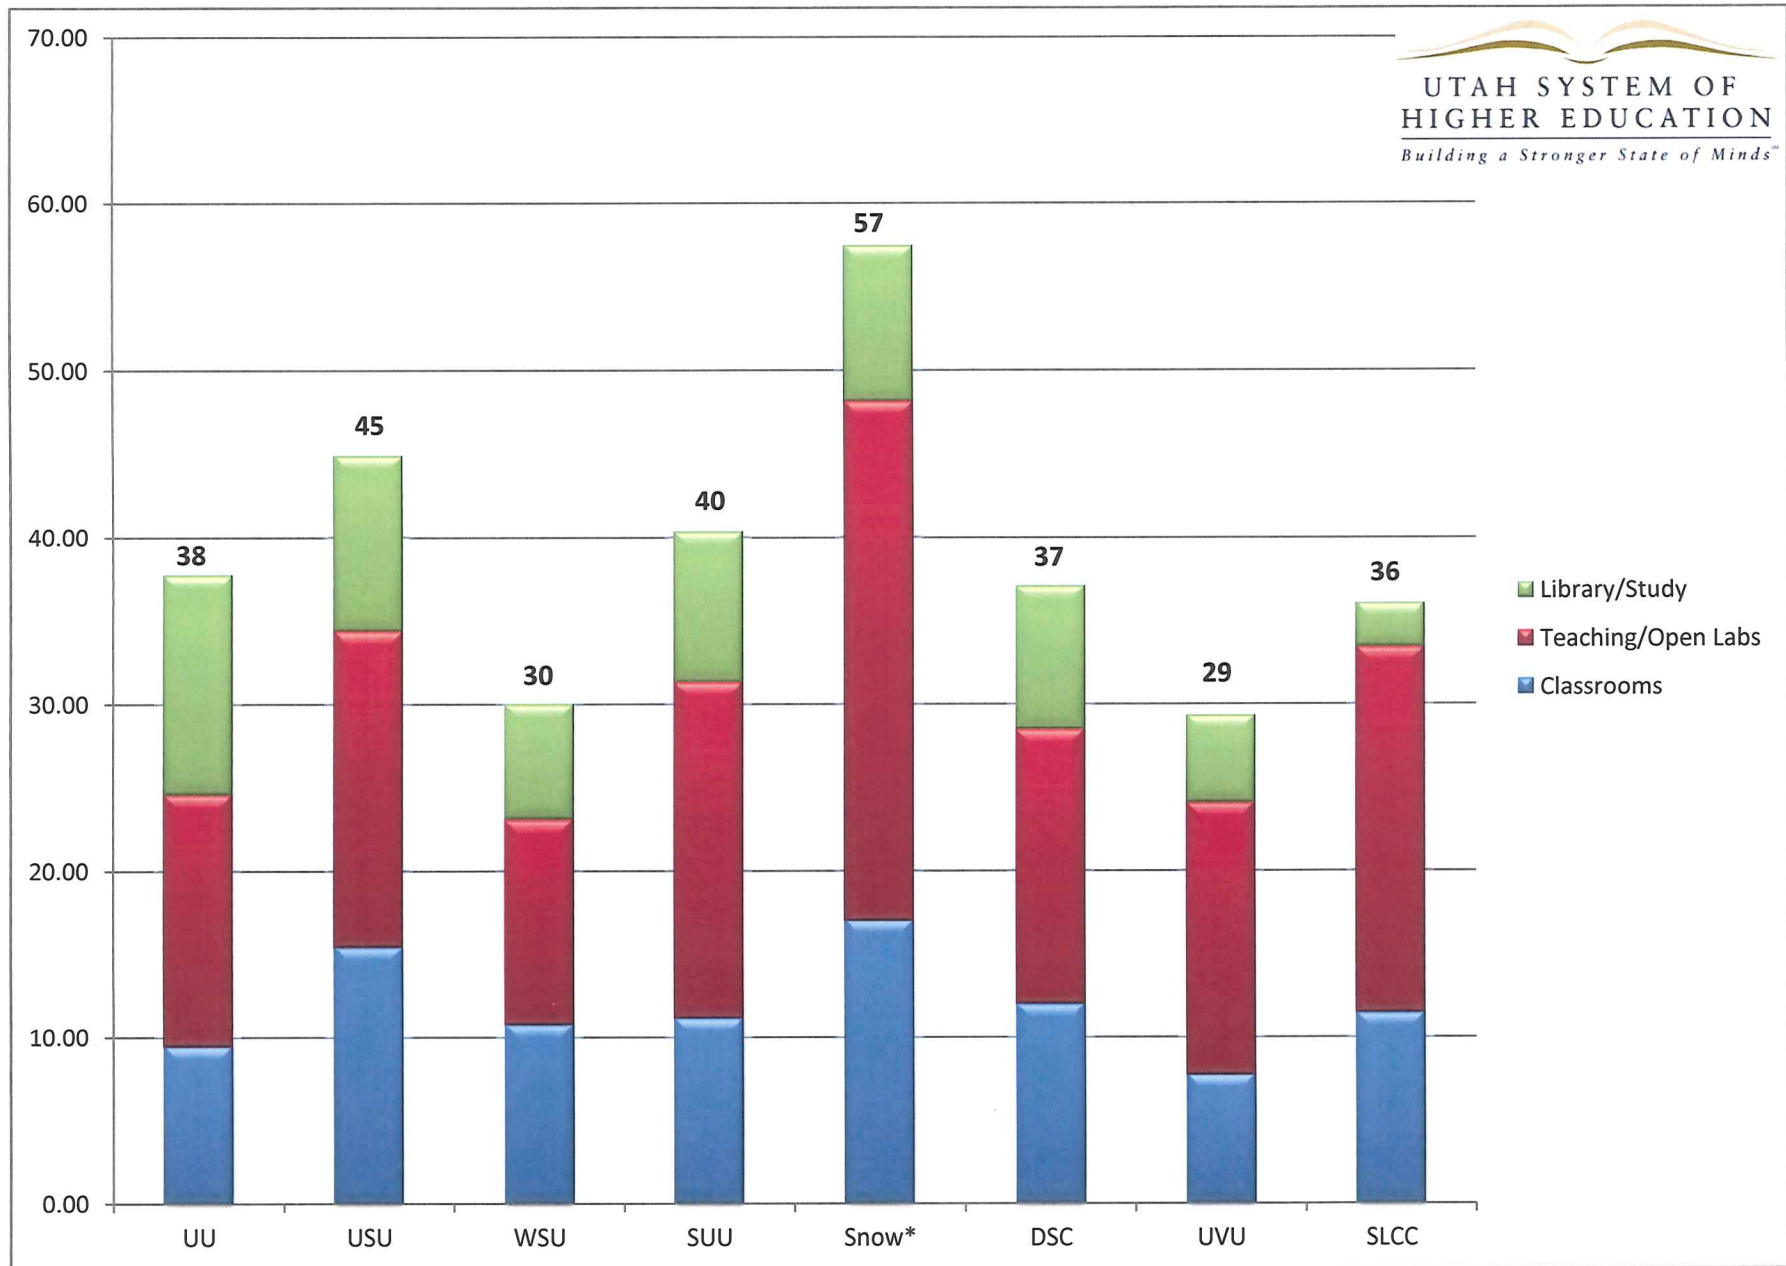

USHE - ACADEMIC SQ. FT. PER FTE STUDENT - 2013-14

Space: Fall of 2012 USHE Space Inventories

Enrollment : Fall of 2012 Budget Related and Self Supporting End-of-Term FTE

* Snow College Ephraim Campus Only

USHE - TOTAL SQ. FT. PER FTE STUDENT - 2013-14 (Summarized by Category)

Space: Fall of 2012 USHE Space Inventories

Enrollment : Fall of 2012 Budget Related and Self Supporting End-of-Term FTE

* Snow College Ephraim Campus Only