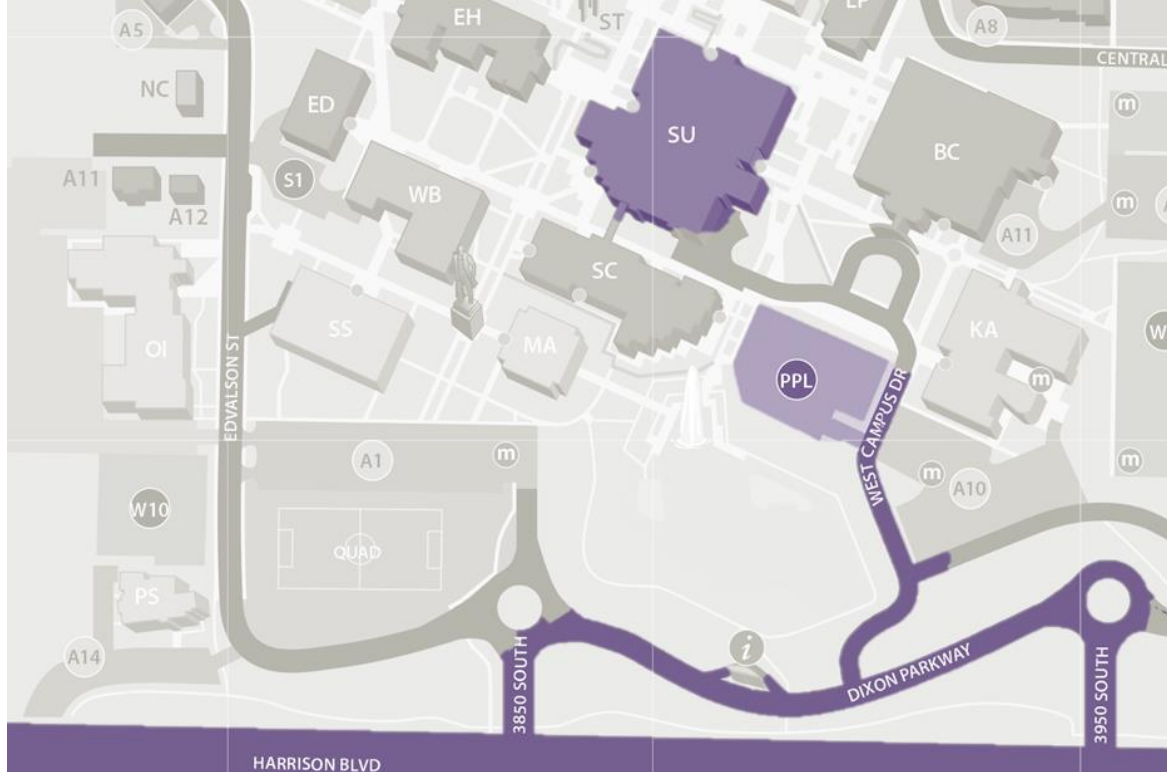

Weber State University
Shepherd Union Building
3910 West Campus Drive
Ogden, UT 84408

From pay lot take stairs to the east to the
Shepherd Union Building

WSU Ambassadors will be available to
provide assistance

Directions From Salt Lake City

Get onto I-15 N
Take a slight right onto US-89 N - Exit 324
Slight right onto Harrison Blvd
Take first entrance onto WSU campus (3950 South)
Take 2nd exit from traffic circle (Dixon Parkway)
Turn right onto West Campus Drive (Waterfall Way)
Park in Pay Lot on your left*

Directions From Logan

Get onto US-89 S/US-91 S
Turn left onto US-89 S/S Main St and continue to follow US-89 S Slight right to stay on US-89 S
Slight right onto S 400 E St/S Washington Blvd
Turn left onto E 1200 S St/12th St
Continue straight onto Canyon Rd
Turn right onto S Harrison Blvd
Turn left onto 3850 S St
Take first exit from traffic circle (Dixon Parkway)
Turn left onto West Campus Drive (Waterfall Way)
Park in Pay Lot on your left*