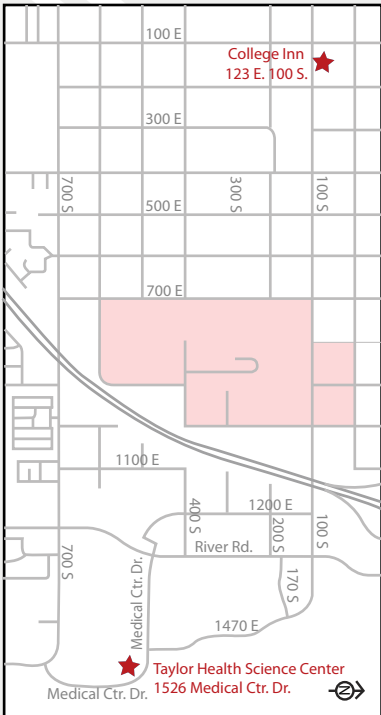

CAMPUS MAP
DSUTM
 DIXIE STATE
 UNIVERSITY
 ST. GEORGE, UTAH
 224 S. 700 E.
 St. George, UT

Hurricane Center
 112 S. 700 W.
 Hurricane, UT

C/5	ABBY	Abby Apartments	F/3,4	HCC	Jeffery R. Holland Centennial Commons
H/2	ADMIN	Atkin Administration	I/5	HEAT	Heating Plant
C/1	ALUMNI	Wade Alumni House	I/6	HOUSE	housing Office
G/6	AUTO	Automotive Mechanics Building	B,C/4	HURST	Hurst Baseball Complex
H/4	BROWN	Browning Learning Resource Center	H/1	ICL	Institute for Continued Learning
E/2,3	BURNS	Burns Arena	G/5	JEN	Jennings Communications Building
K/3	CHANCE	Chancellor Apartments	E/6	LDSIB	LDS Institute Building
D/4	COOPER	Cooper Fields	F/3,4	LIB	Library
E/2	COX	Avenna Center / Cox Auditorium	D/3	MATH	Math
E/5	D CIRC	D Circuit	H/5	MCDON	McDonald Cntr. for Humanities and Social Sciences
J,K/3	DIXAPT	Dixie View Apartments	J/4	NIB	North Instructional Building
J/7	DSS	College Store at 100 South	K/5,6	NPLAZA	North Plaza
K/6	DXATC	Dixie Applied Technology College	E/3,4	PF	Play Fields (scheduled use only)
I/2	ECCLES	Eccles Fine Arts	D/3	ROTC	ROTC
I/3	EDFAM	Education & Family Studies Building	I/4	SCI	Science Building
F/4	EM	Encampment Mall	F/3	SECUR	Campus Security
G/4	EMM	Encampment Mall Monument	H/3,4	SERVIC	Campus Services
G/3,4	GARDNR	Kenneth N. Gardner Student Center/ Food Court	H/1,5,6	SHILOH	Shiloh Hall
H/2	GRAFF	Graff Fine Arts Building	D/2	SMITH	Smith Computer Center
G/3	GYM/SAC	Gymnasium / Student Activities Center	SMPS	SNOW	Math / Physical Science
D/2	HAB	Habibian Athletic Building	(Inset)	TAYLOR	Taylor Health Science Center
C/2	HANSEN	Hansen Stadium	G/5	TECH	Technology Building
F/5	HAZY	Udvar-Hazy School of Business	I/6	TOWER	Nisson Towers
			J,K/8	UPLAZ	University Plaza

Larkin Square 600 E.
 Health & Wellness Center 34 N.
 Institutional Research 20 N.
 Information Technology 50 N.

Cartography by: Andrew Gilbert