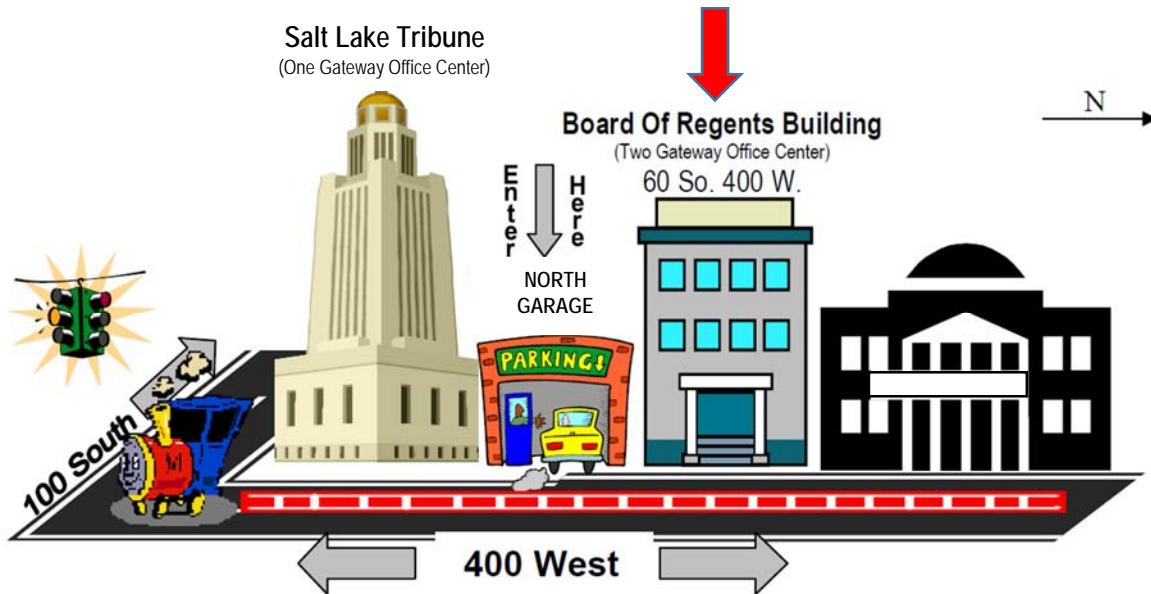

PARKING GUIDE

Board of Regents Building at the Gateway

Enter the North Parking garage from 400 West at approximately 70 South – you will need to enter from the southbound side of the street due to the Trax rails. Alternately, you may enter the garage from 100 South and approximately 430 West.

Take a ticket as you enter.

Find any available spot and proceed to the northeast corner of the garage to the Two Gateway Office elevator lobby. The signs read "Office Building Access Only". Check in with the receptionist who is located in the lobby on level P+1.